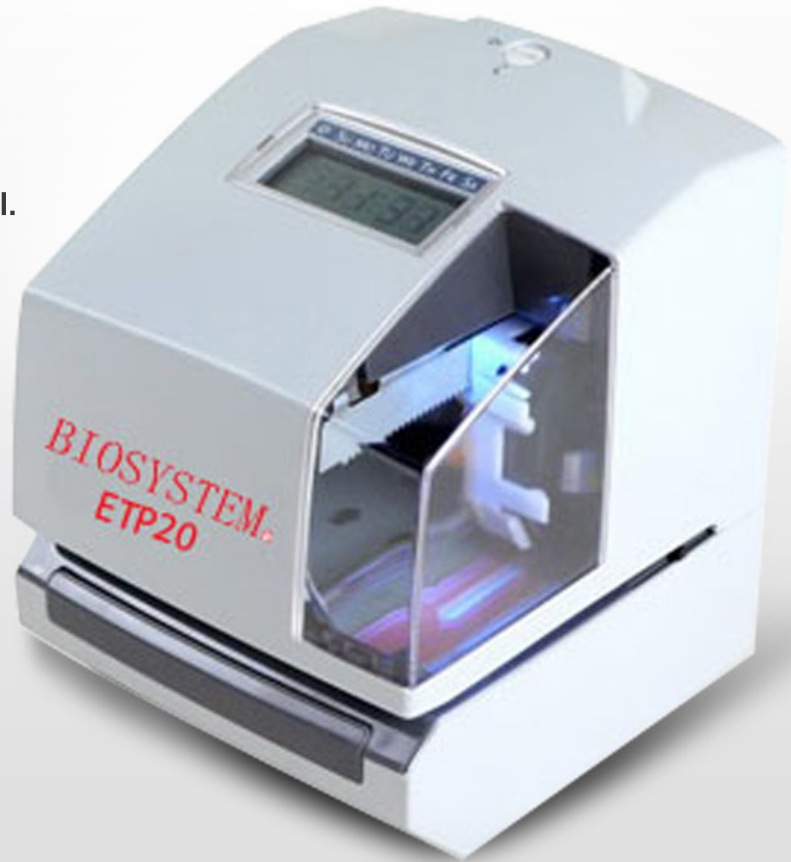

# Time & Date Stamp Printer ETP-20

**Quartz**  
Oscillation

- Support time and attendance, job costing, and document control.
- Applicable for business record time, date and/or numbering.
- 3 lines printing, max 30 chars.

## Performance Description

ETP-20 is a multi-function Time/Date Stamp. It can use as a Time Recorder by simple setting. With a large illuminated print window and user-friendly operation system, it increases the effectiveness for the user to set and to print.

Built-in battery to store all the date, time and memory. ETP-20 will automatic reset after power failure. ETP-20 can print up to 3 separate lines and maximum 31 characters per line.

It is an ideal choice for business, office applicable to record time, date and/or numbering documents sequentially.

## Specification

Model	ETP-20
Display	Digital
Printing Maximum	Up to 30 characters
Colour	Black
UPS Battery	Optional
Sound	build-In Buzzer
Operate	Illuminating LED
Card Type	3 Columns printing
Security	Key
Memory	Perpetual to calendar memory
Preset	13 preset comments: SENT, IN, OUT, PAID, FAXED or VOID
Language	English
Power Rating	110-120V
Dimensions(DxHxW):	165mmx180mmx150mm
AMP	0.2 AMP
Weight	2.5kg
Warranty	1 year
Made from	UK