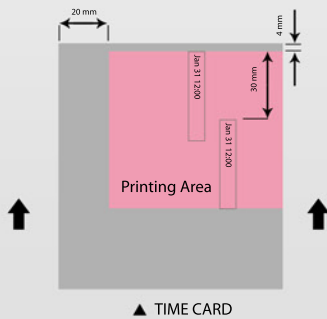

# Time & Date Stamp Printer ETP-20

**Quartz**  
Oscillation

- Support time and attendance, job costing, and document control.
- Applicable for business record time, date and/or numbering.
- 3 lines printing, max 30 chars.

## Performance Description

ETP-20 is a multi-function Time/Date Stamp. It can use as a Time Recorder by simple setting. With a large illuminated print window and user-friendly operation system, it increases the effectiveness for the user to set and to print.

Built-in battery to store all the date, time and memory. ETP-20 will automatic reset after power failure. ETP-20 can print up to 3 separate lines and maximum 31 characters per line.

It is an ideal choice for business, office applicable to record time, date and/or numbering documents sequentially.

## Specification

Model	ETP-20
Display	Digital
Printing Maximum	Up to 30 characters
Colour	Black
UPS Battery	Optional
Sound	build-In Buzzer
Operate	Illuminating LED
Card Type	3 Columns printing
Security	Key
Memory	Perpetual to calendar memory
Preset	13 preset comments: SENT, IN, OUT, PAID, FAXED or VOID
Language	English
Power Rating	110-120V
Dimensions(DxHxW):	165mmx180mmx150mm
AMP	0.2 AMP
Weight	2.5kg
Warranty	1 year
Made from	UK